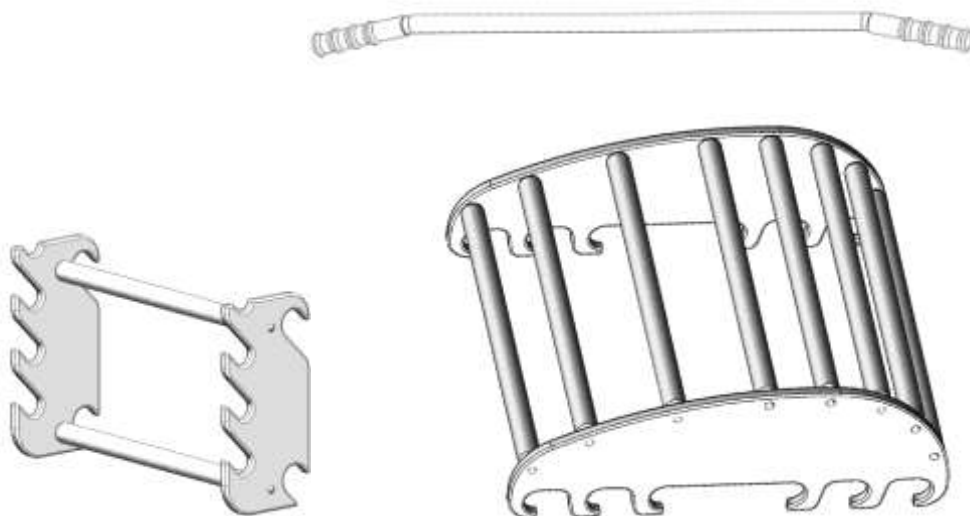

Настоящее руководство служит для ознакомления с правилами сборки, безопасной эксплуатации, транспортировки и хранения.

1. НАЗНАЧЕНИЕ ИЗДЕЛИЯ

Домашний спортивный тренажер **Kampfer Posture 2 (wall)** (далее по тексту Тренажер) предназначен для занятий физическими упражнениями, позволяющими расслаблять, разминать и массировать мышцы спины в домашних условиях.

2. ОСНОВНЫЕ ТЕХНИЧЕСКИЕ ДАННЫЕ

Тренажер представляет собой сборную каркасную конструкцию из экологически чистых, термостойких материалов – фанеры и дерева.

Основные технические характеристики приведены в таблице:

Минимальный допустимый возраст, лет	4
Максимальная допустимая нагрузка, кг	100
Вес нетто (не более), кг	6,5
Срок службы (не менее), лет	5

3. ВИД ИЗДЕЛИЯ

рисунок 1